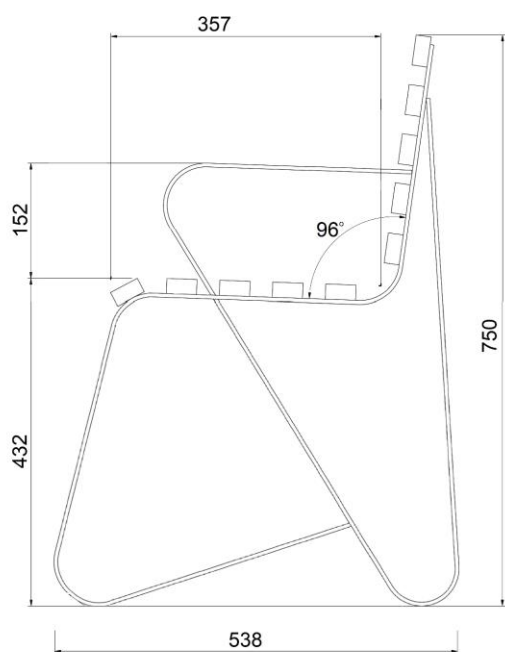

Garden Chair

EM053

EMERDYN

02 9534 1314

sales@emerdyn.com.au

Standard Specifications:

- Length: 600mm
- Battens: hardwood timber, oiled
- Frame: hot dip galvanised steel
- Armrests: standard inclusion on chair
- Finish: epoxy painted frame (White Satin unless otherwise requested)
- Fixture: freestanding, surface, inground

Option examples:

EM054 garden seat with modified length, painted timber battens and back to back options

EM053 garden chair with white painted timber battens option

EM053 garden chair with multi painted timber battens option

Garden Chair

EM053

Dimensions

EM053

EM123 DDA version